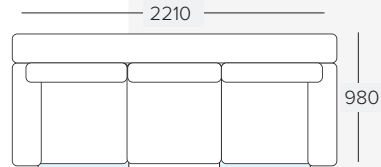

MEASUREMENTS & ELECTRIC FEATURES

3 SEATER